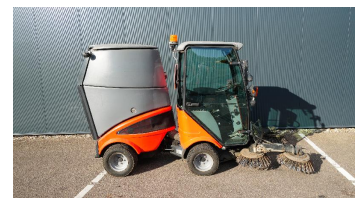

brand-unknown - City Ranger FS2250 Street cleaner

Specificaties

Algemeen	
1e afgifte kenteken	2016-06-30
Motorvermogen	26 KW
Referentie nummer	25926
Chassis	
As configuratie	
Eigen gewicht	970 KG
Laadvermogen	KG
Totaal gewicht	KG
Wielbasis	
Opties	
Afmetingen	
Lengte	240 CM
Breedte	107 CM

Assen

Reference number: 25926

Nilfisk FS2250 Street Cleaner Machine

- Clean water tank: 100 L
- Dirt container: 500 L
- Operating hours: 843 hrs

Equipped with:

- Radio
- Air conditioning
- Automatic gearbox

Machine is in good condition.

Available in our yard and ready to work.