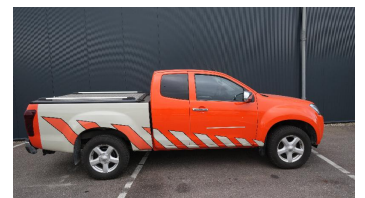

Isuzu - D-MAX PICK UP 4x4

Specificaties

Algemeen	
Brand	Isuzu
1e afgifte kenteken	2016-01-29
Motorvermogen	120 KW
Referentie nummer	25933
Chassis	
As configuratie	
Eigen gewicht	2020 KG
Laadvermogen	KG
Totaal gewicht	KG
Wielbasis	
Opties	
Afmetingen	
Lengte	530 CM
Breedte	186 CM

Assen

Reference number: 25933

Isuzu D-Max 4x4 Pick-Up

- Cargo space dimensions: 180 x 152 x 45 cm
- Mileage: 140,000 km

Equipped with:

- ABS
- Air conditioning
- Camera
- Tow bar
- Radio
- Euro 5 engine
- Steel suspension
- Automatic gearbox

Pick-up is in good condition.

Available in our yard and ready to work.