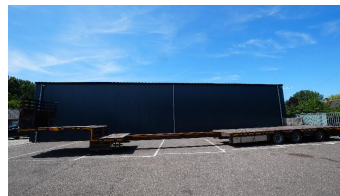

Lintrailers - 3 axle semi low loader extendable 650cm

Specificaties

Algemeen	
Brand	Lintrailers
1e afgifte kenteken	2015-02-06
Motorvermogen	KW
Referentie nummer	26058
Chassis	
As configuratie	2405
Eigen gewicht	10000 KG
Laadvermogen	35000 KG
Totaal gewicht	45000 KG
Wielbasis	1155
Opties	
Afmetingen	
Lengte	1320 CM
Breedte	255 CM

Reference number: 26058

Lintrailers Semi Low Loader

Equipped with:

- ABS
- Air suspension
- Steering axle
- Drum brakes
- 3 BPW axles

Specifications:

- Extendable by 650 cm
- Upper deck length: 335 cm
- Low deck length: 960 cm

Trailer is in good condition.

Available in our yard and ready to work.

Assen

1) 25% 25% 25% 25%

Vering	Air suspension
Banden maat	245/70 R 17.5
Stuuras	Nee

2) 20% 20% 20% 20%

Vering	Air suspension
Banden maat	245/70 R 17.5
Stuuras	Nee